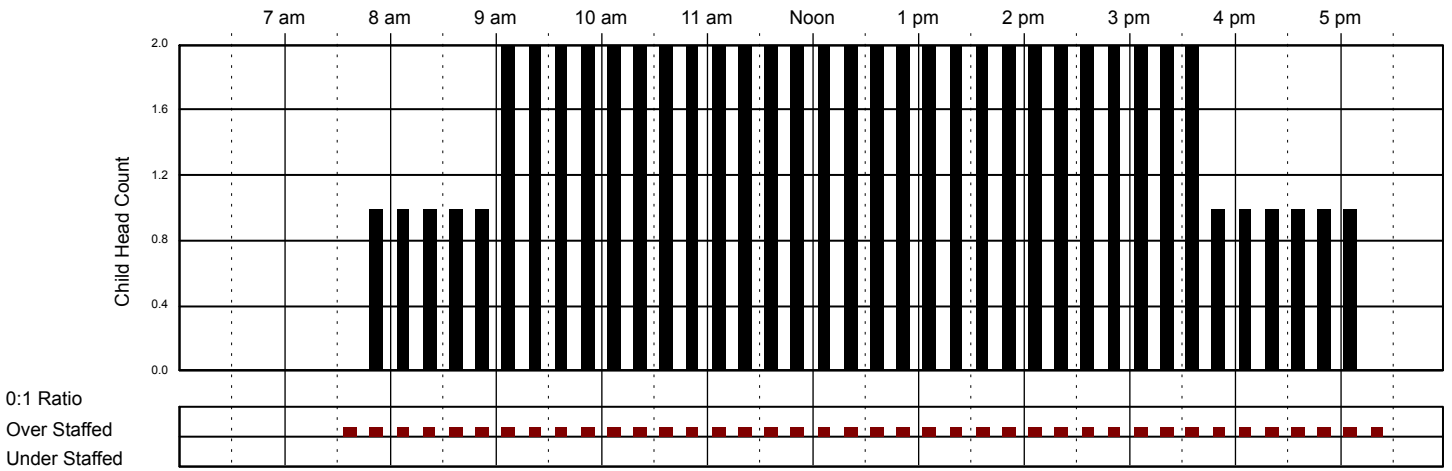

Little Red Schoolhouse #1
Classroom Attendance Analysis

97 W. Jackson
Medford, OR 97503

541-858-3387
info@littleschool.org
TaxID: 123456789

Friday 9/23/2011

Infants Room

Classroom Capacity: 6