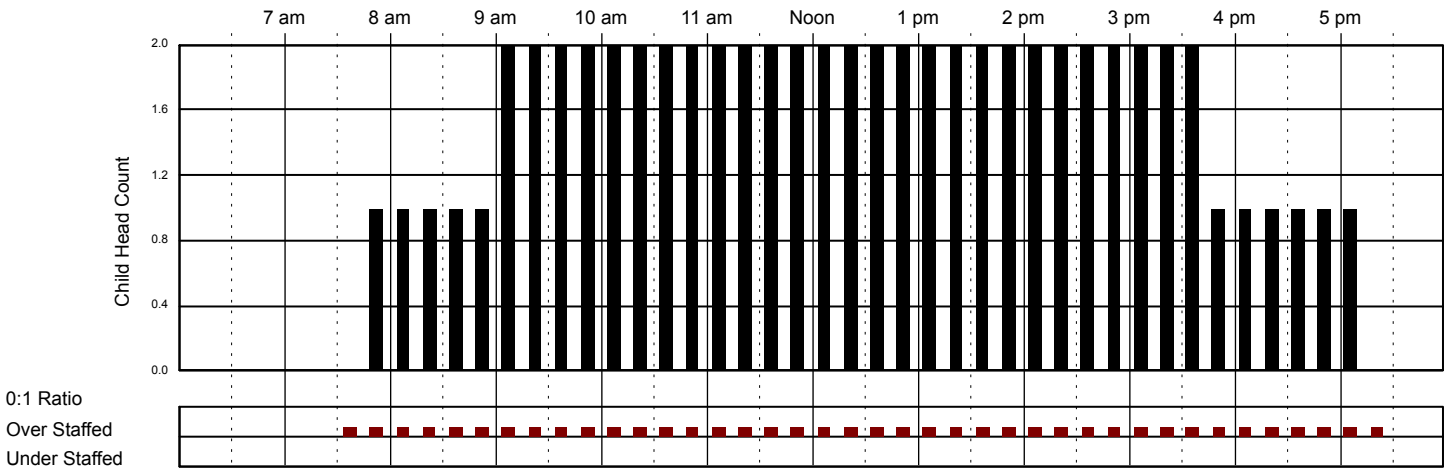

Wednesday 9/21/2011

Infants Room

Classroom Capacity: 6

Wobblers Room

Classroom Capacity: 10

Toddlers Room

Classroom Capacity: 12

Little Red Schoolhouse #1
Classroom Attendance Analysis