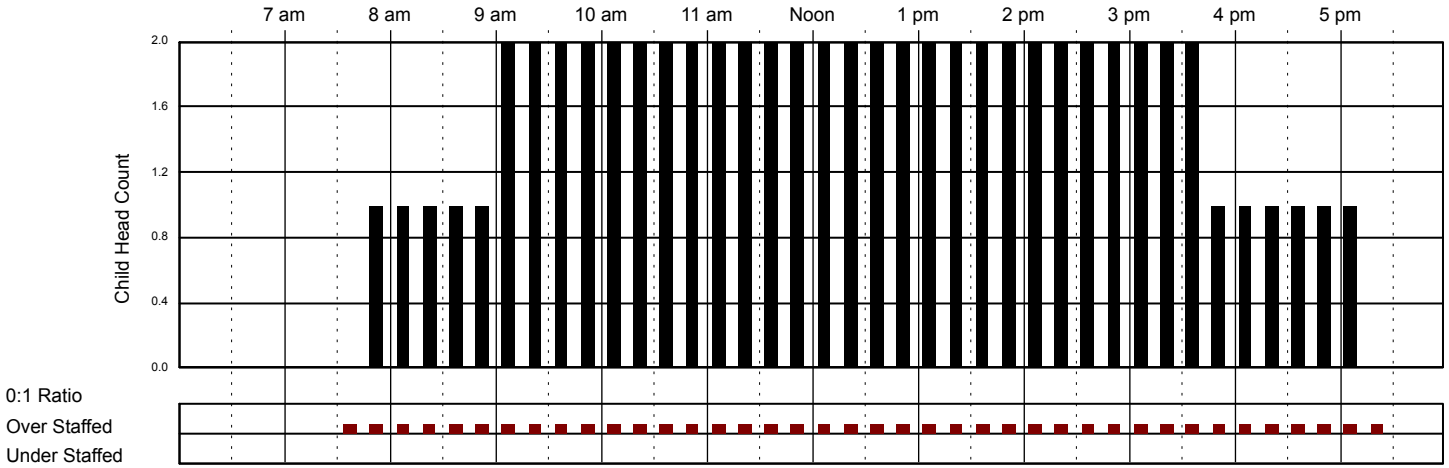

Little Red Schoolhouse #1
Classroom Attendance Analysis

97 W. Jackson
Medford, OR 97503

541-858-3387
info@littleschool.org
TaxID: 123456789

Tuesday 9/20/2011

Infants Room

Classroom Capacity: 6