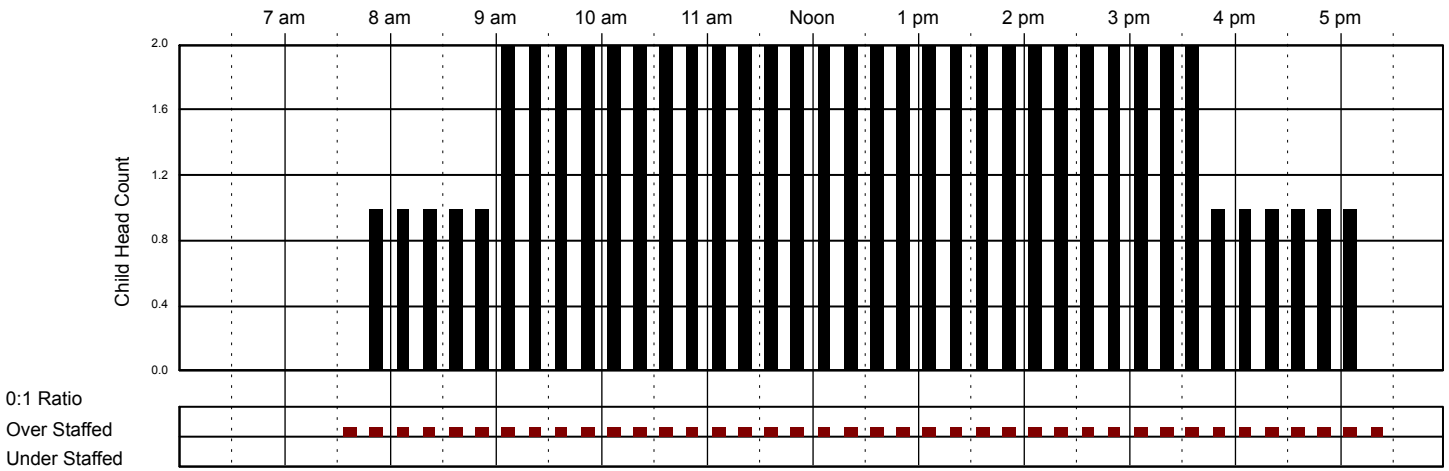

Classroom Capacity: 20

Little Red Schoolhouse #1
Classroom Attendance Analysis

97 W. Jackson
 Medford, OR 97503

541-858-3387
 info@littleschool.org
 TaxID: 123456789

Thursday 9/22/2011

Infants Room

Classroom Capacity: 6