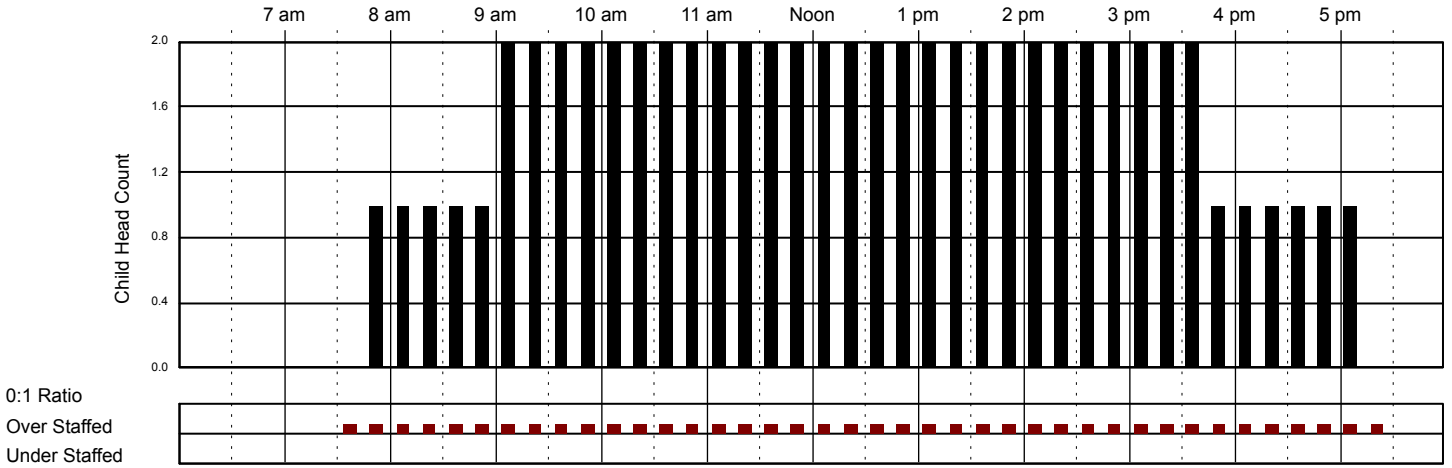

Little Red Schoolhouse #1
Classroom Attendance Analysis

97 W. Jackson
 Medford, OR 97503

541-858-3387
 info@littleschool.org
 TaxID: 123456789

Monday 9/19/2011

Infants Room

Classroom Capacity: 6

Wobblers Room